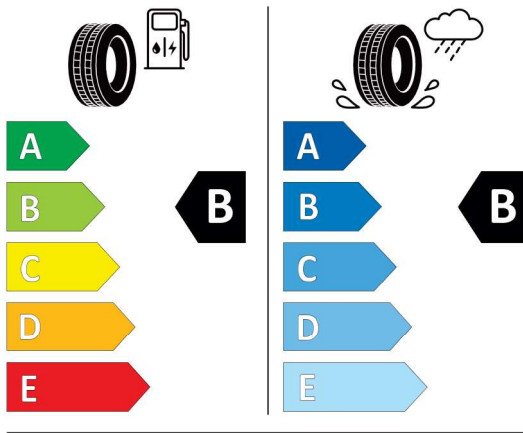

Quotation No. 58502
Date 07.02.2024
Valid until 21.02.2024

Pirelli 581064

PIRELLI 27513
315/35R21 111 Y XL C1

2020/740

<https://eprel.ec.europa.eu/qr/581064>