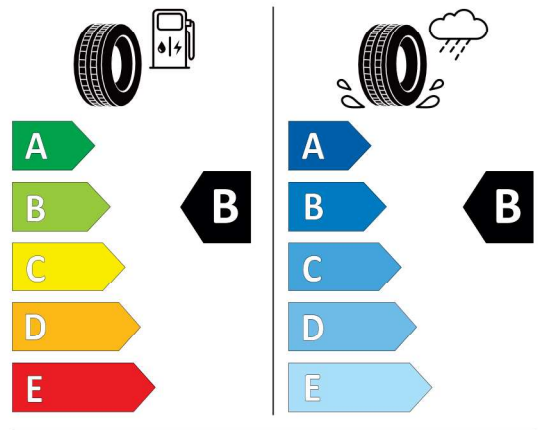

2020/740

<https://eprel.ec.europa.eu/qr/581097>

Hankook 466540

Hankook 1023815

275/40R21 107 Y XL C1