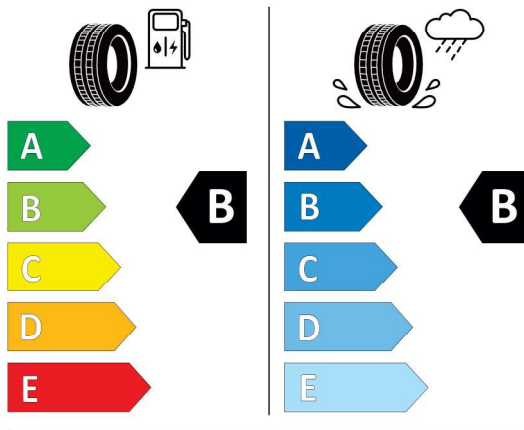

Quotation
 Quotation No. 58502
 Date 07.02.2024
 Valid until 21.02.2024

EU Energy Label for Wheels

Pirelli 581097

PIRELLI 27514

275/40R21 107 Y XL C1

2020/740

<https://eprel.ec.europa.eu/qr/581097>

Hankook 466540