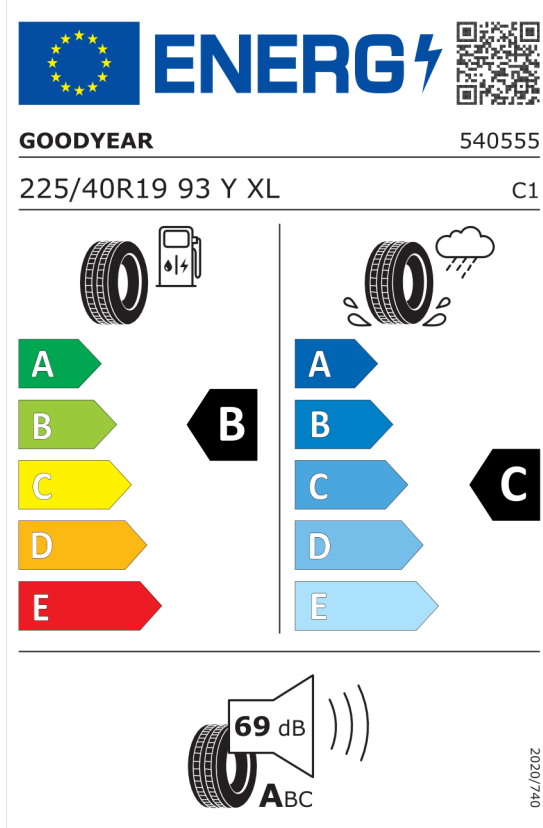

Quotation
Quotation No. 53383
Date 03.02.2023
Valid until 17.02.2023

EU Energy Label for Wheels

Goodyear 529638

<https://eprel.ec.europa.eu/qr/529638>