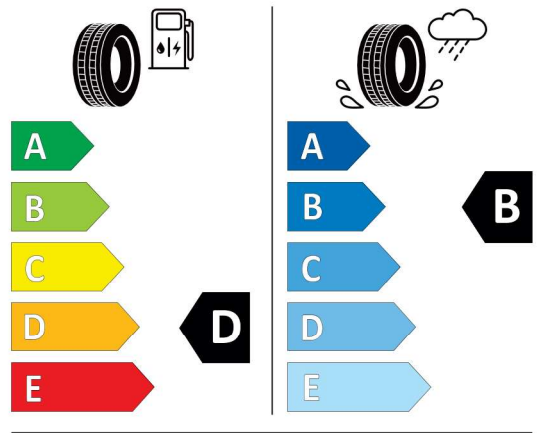

Quotation
 Quotation No. 57752
 Date 23.02.2024
 Valid until 08.03.2024

Pirelli 595977

PIRELLI 32587
 285/30ZR20 (99Y) XL C1

2020/740

<https://eprel.ec.europa.eu/qr/595977>

Michelin 411719

MICHELIN 701861
 285/30ZR20 (99Y) XL C1