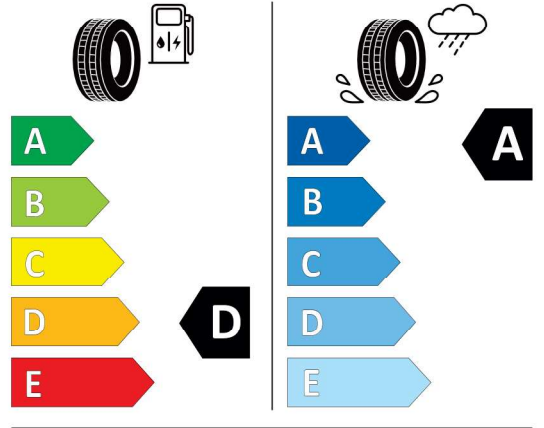

Yokohama 1123241

YOKOHAMA R5469
275/35ZR19 (100Y) C1

2020/740

<https://eprel.ec.europa.eu/qr/1123241>