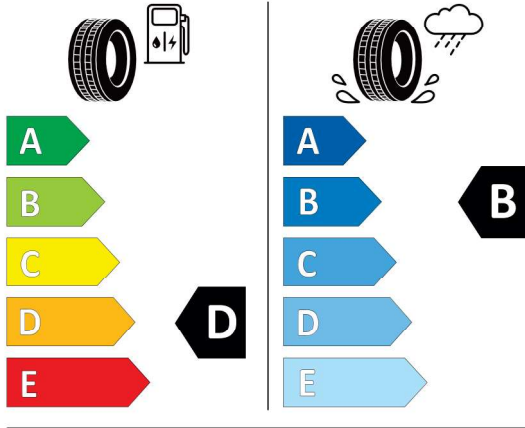

VAT EUR 20.007,17

Total price excluding VAT EUR 100.035,83

Quotation
 Quotation No. 57752
 Date 23.02.2024
 Valid until 08.03.2024

EU Energy Label for Wheels

Michelin 408484

MICHELIN 051322
 275/35ZR19 (100Y) XL C1