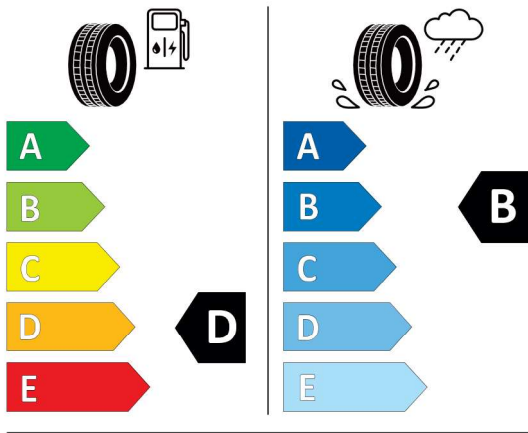

Quotation
Quotation No. 57752
Date 23.02.2024
Valid until 08.03.2024

Pirelli 595977

PIRELLI 32587
285/30ZR20 (99Y) XL C1

2020/740

<https://eprel.ec.europa.eu/qr/595977>