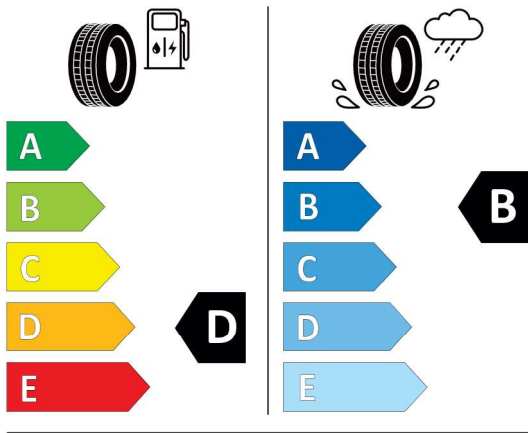

Quotation
Quotation No. 57752
Date 23.02.2024
Valid until 08.03.2024

Pirelli 595975

PIRELLI 32575
275/35ZR19 (100Y) XL C1

2020/740

<https://eprel.ec.europa.eu/qr/595975>