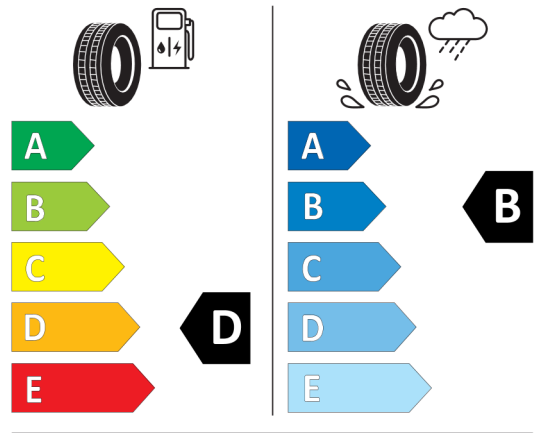

Michelin 411719

MICHELIN

701861

285/30ZR20 (99Y) XL

C1

2020/740

<https://eprel.ec.europa.eu/qr/411719>