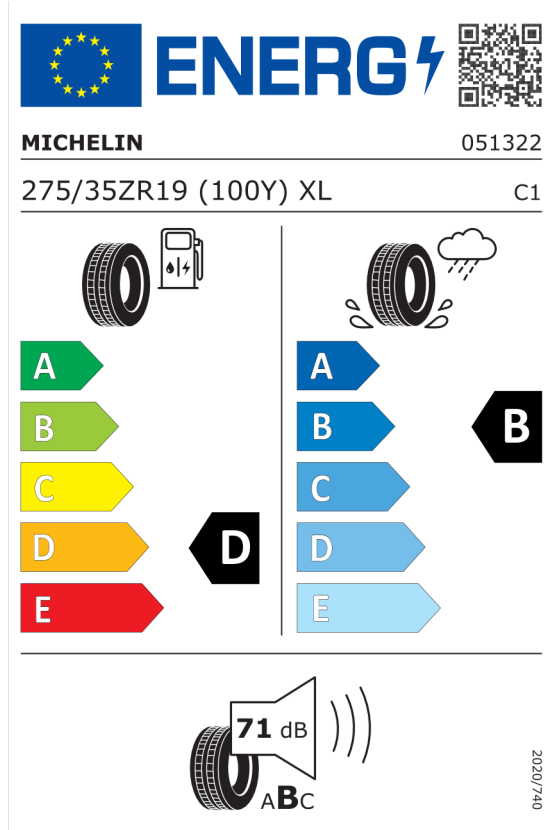

Quotation No. 57718
Date 13.12.2023
Valid until 27.12.2023

EU Energy Label for Wheels

Michelin 408484

<https://eprel.ec.europa.eu/qr/408484>