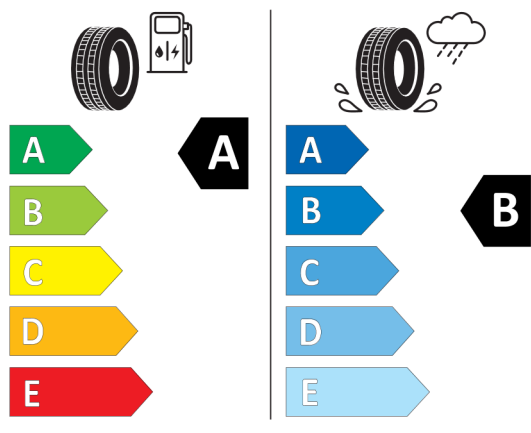

Číslo kalkulácie.
Dátum
Platnosť do

Ponuka
57474
29.11.2023
13.12.2023

Pirelli 595906

PIRELLI 31424

225/45R18 95 Y XL C1

<https://eprel.ec.europa.eu/qr/595906>