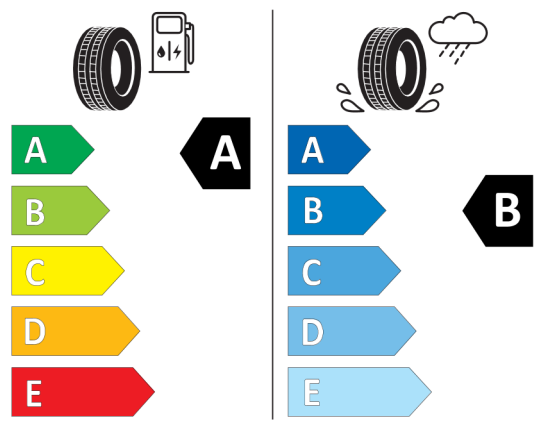

**Michelin 445666**

**MICHELIN** 651590

225/45R18 95 Y XL C1

<https://eprel.ec.europa.eu/qr/445666>

Číslo kalkulácie.  
Dátum  
Platnosť do

**Ponuka**  
57474  
29.11.2023  
13.12.2023

**Pirelli 595913**

The image shows the energy label for a Pirelli 595913 tire. It features the European Union flag and the 'ENERG' logo with a lightning bolt. A QR code is located to the right. Below the logo, the brand 'PIRELLI' and the number '31461' are listed. The tire specification '255/40R18 99 Y XL' and the class 'C1' are shown. The label is divided into two columns: the left column shows fuel consumption with a gas pump icon and a tire, and the right column shows wet grip with a tire on a wet surface and a rain cloud. Both columns have a scale from A (green) to E (red), with the left column showing 'A' and the right column showing 'B'. At the bottom, a noise icon shows a tire and a speaker with '71 dB' and 'ABC' below it. The date '2020/740' is printed vertically on the right side.