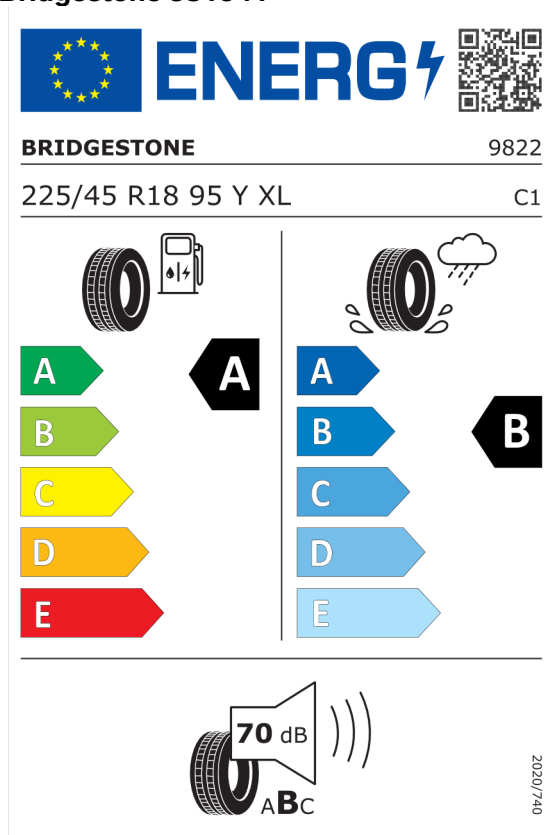

Číslo kalkulácie.
Dátum
Platnosť do

Ponuka
57474
29.11.2023
13.12.2023

EU Energetický štítok pre kolesá

Bridgestone 381541

<https://eprel.ec.europa.eu/qr/381541>