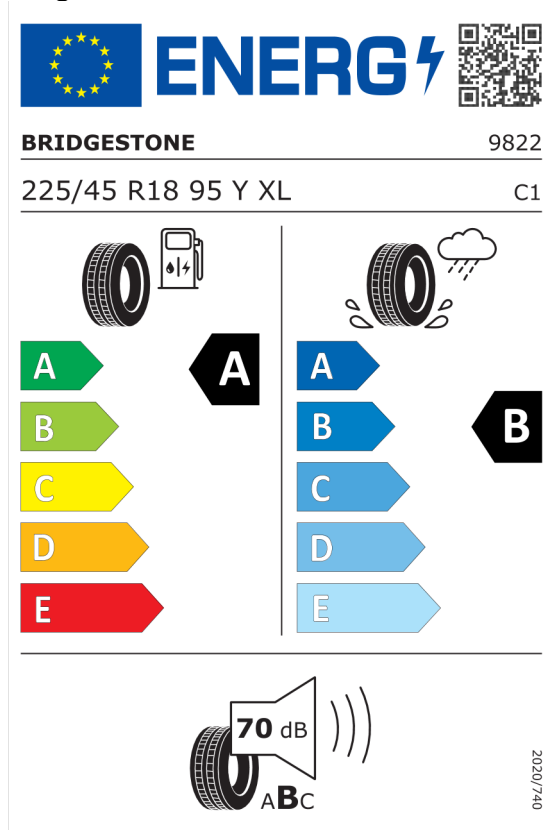

Quotation
Quotation No. 57474
Date 29.11.2023
Valid until 13.12.2023

EU Energy Label for Wheels

Bridgestone 381541

<https://eprel.ec.europa.eu/qr/381541>