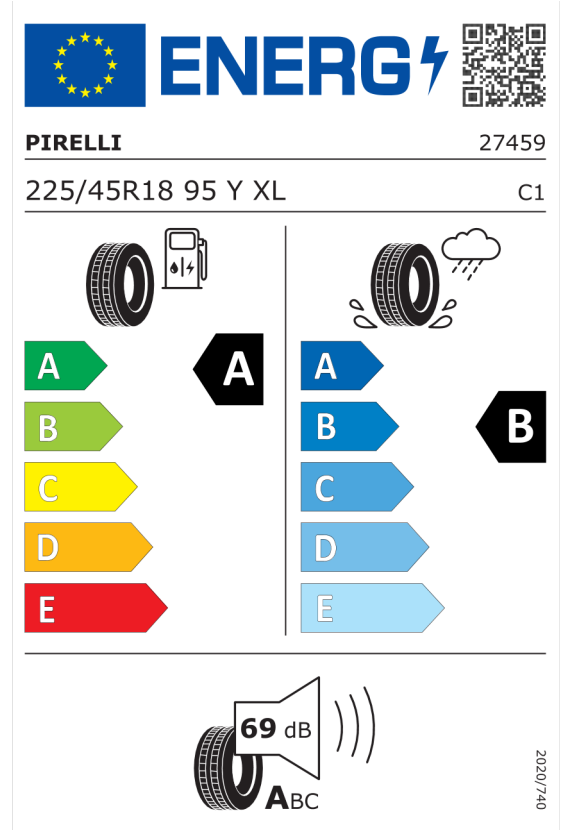

Pirelli 595504

<https://eprel.ec.europa.eu/qr/595504>