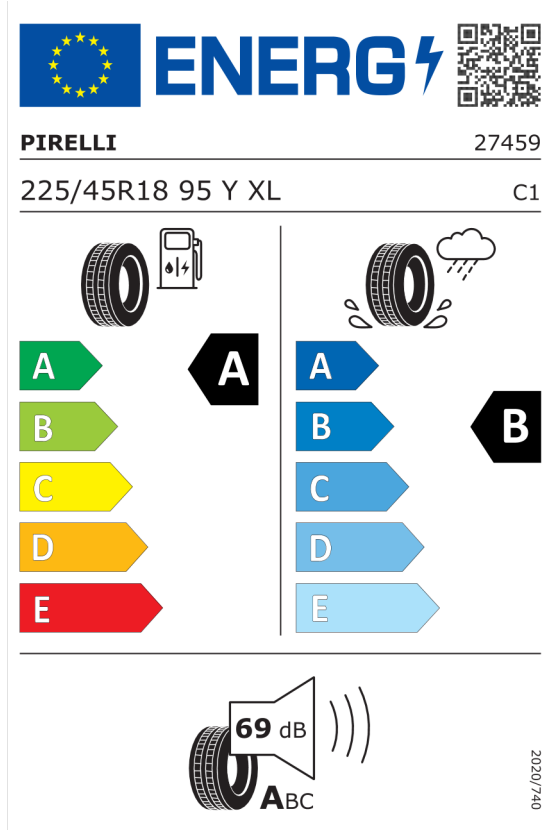

## EU Energetický štítok pre kolesá

### Pirelli 595504

<https://eprel.ec.europa.eu/qr/595504>

Číslo kalkulácie.  
Dátum  
Platnosť do

**Ponuka**  
55087  
19.01.2024  
02.02.2024

**Michelin 445666**

The image shows the ENERGY label for the Michelin 445666 tire. At the top left is the European Union flag, followed by the word "ENERGY" in a bold, blue font with a lightning bolt symbol. To the right is a QR code. Below this, the brand name "MICHELIN" is on the left and the number "651590" is on the right. The tire size "225/45R18 95 Y XL" is listed on the left, and "C1" is on the right. The label is divided into two columns. The left column shows a fuel pump icon and a tire, with a large black arrow pointing to the letter "A" in a black hexagon. The right column shows a tire with a rain cloud and water spray, with a large black arrow pointing to the letter "B" in a black hexagon. Below these are two sets of horizontal bars representing energy efficiency (A-E) and wet grip (A-E). At the bottom, a speaker icon shows a noise level of "70 dB" and a classification of "ABC". A vertical code "2020/740" is on the right side.