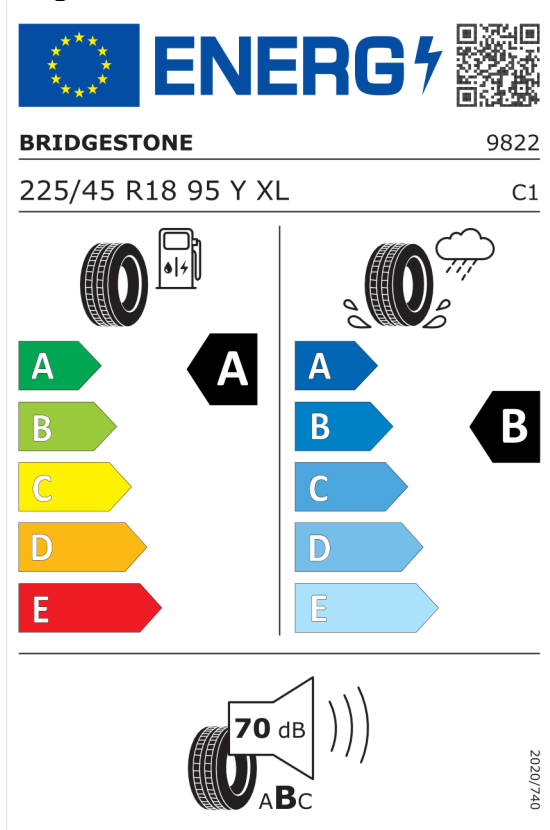

Číslo kalkulácie.
Dátum
Platnosť do

Ponuka
55087
19.01.2024
02.02.2024

EU Energetický štítok pre kolesá

Bridgestone 381541

<https://eprel.ec.europa.eu/qr/381541>