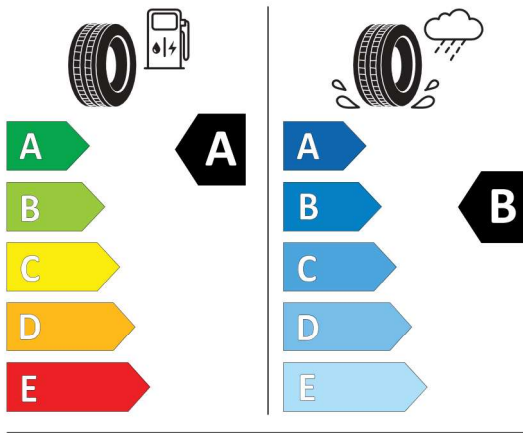

Quotation
Quotation No. 58606
Date 12.02.2024
Valid until 26.02.2024

Bridgestone 381541

BRIDGESTONE 9822
225/45 R18 95 Y XL C1

2020/740

<https://eprel.ec.europa.eu/qr/381541>