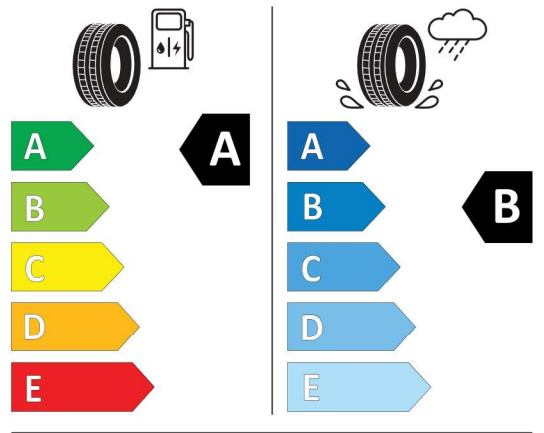

Bridgestone 382669

BRIDGESTONE 13648
255/40 R18 99 Y XL C1

2020/740

<https://eprel.ec.europa.eu/qr/382669>